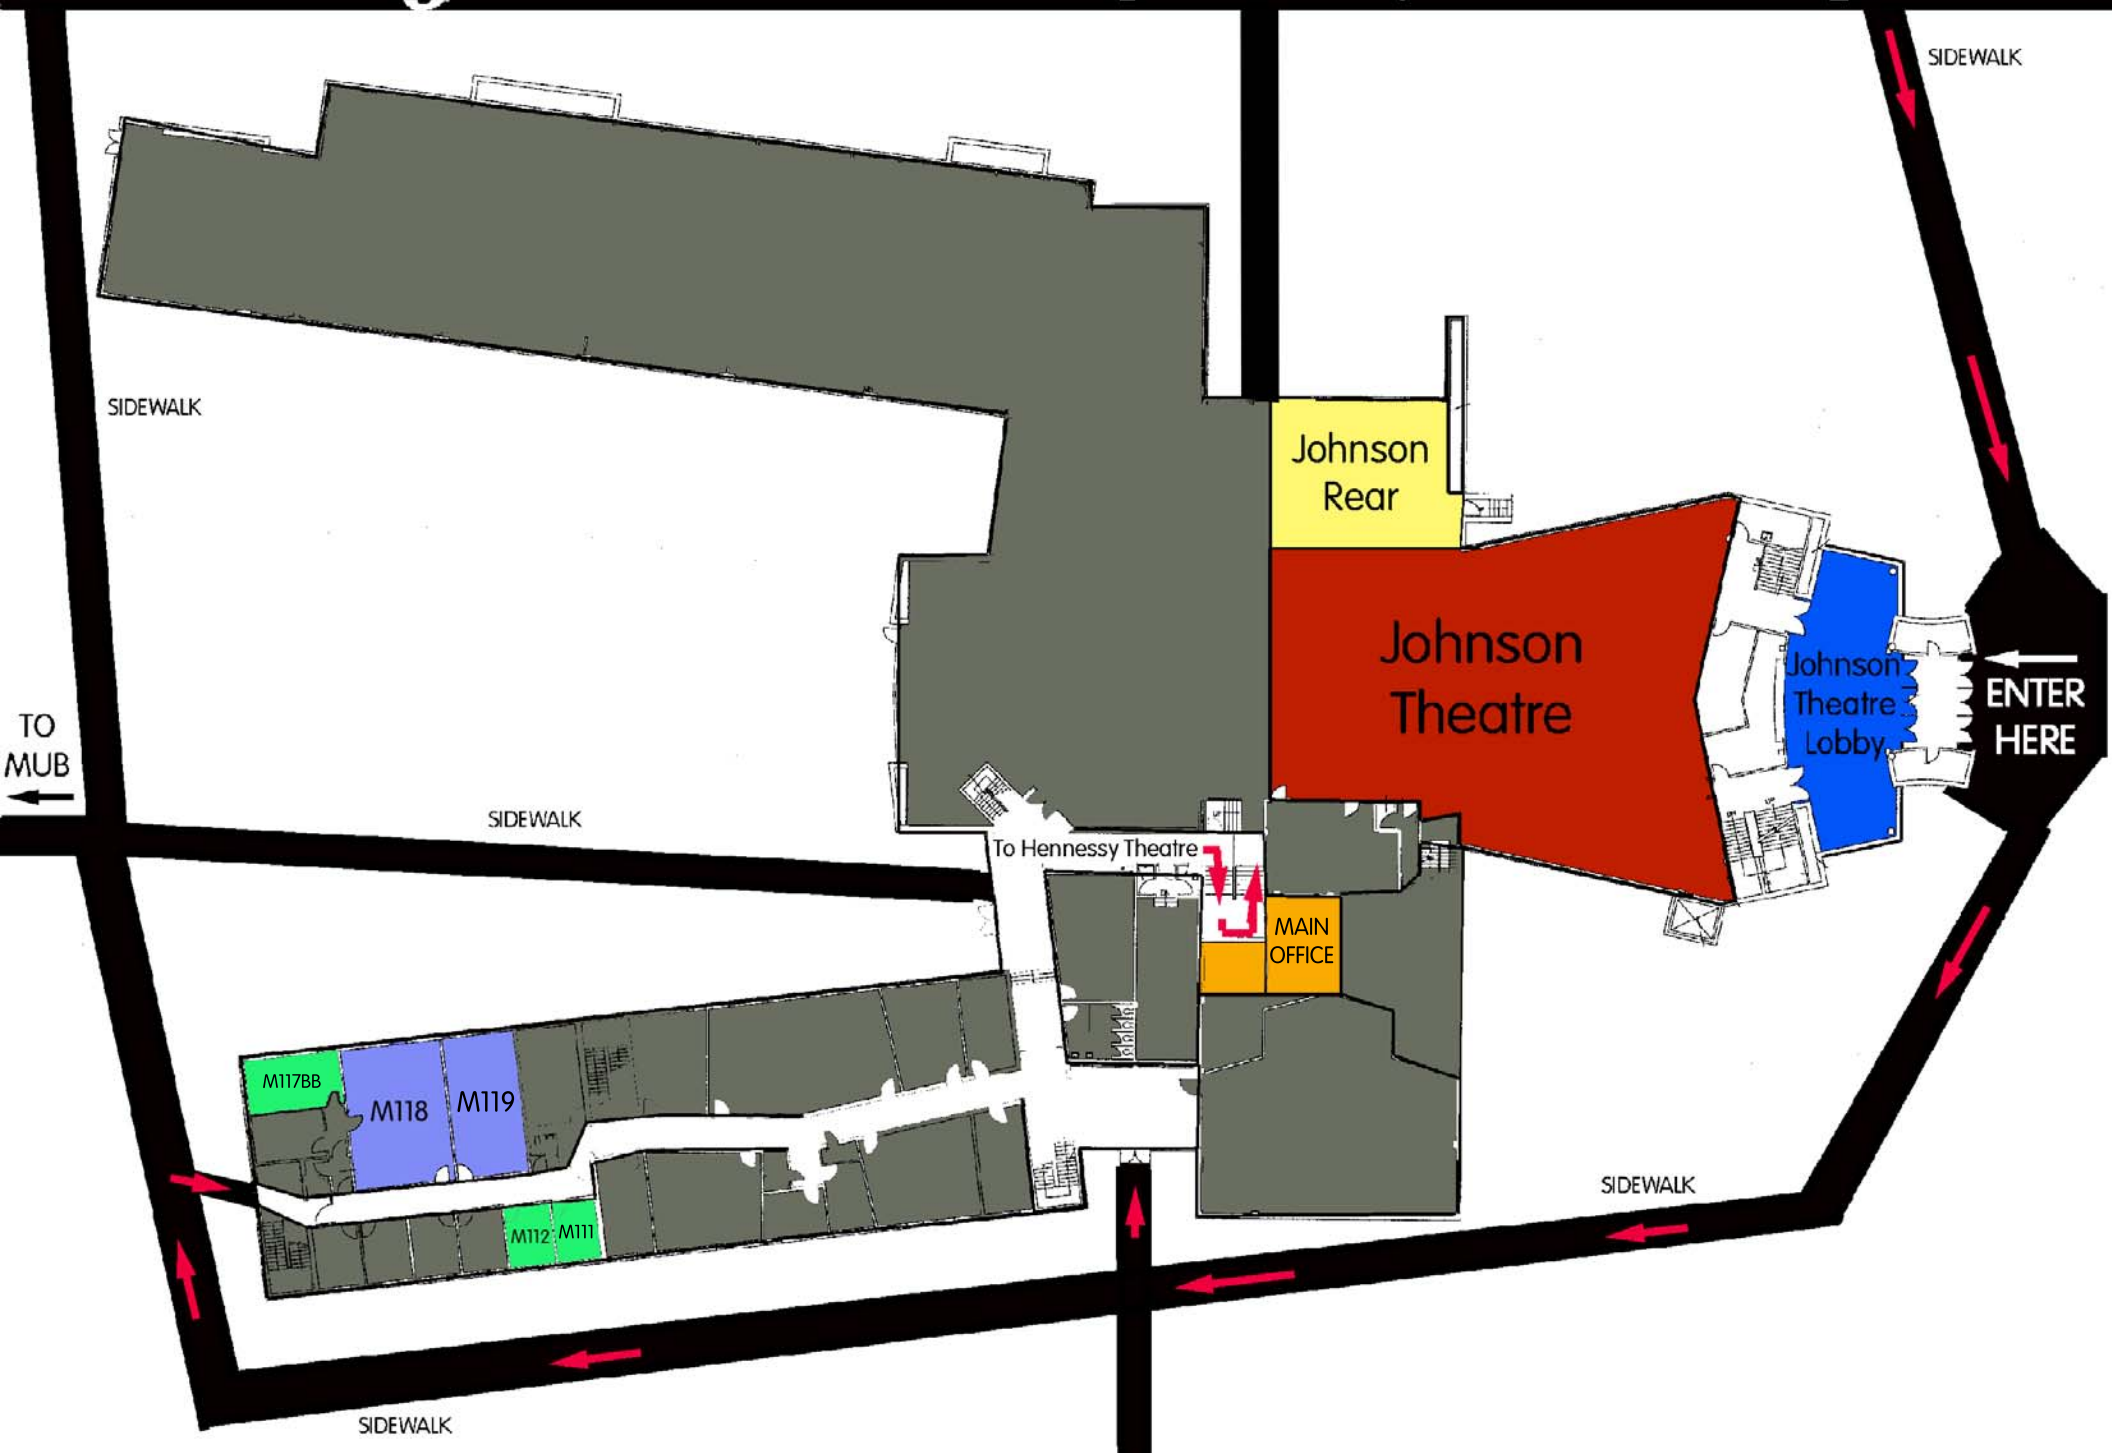

30 College Road

Drop Off Area

Turn Around Circle Ahead

SIDEWALK

SIDEWALK

ENTER HERE

SIDEWALK

To Hennessy Theatre

MAIN OFFICE

Johnson Rear

Johnson Theatre

Johnson Theatre Lobby

M117BB

M118

M119

M112-M111

SIDEWALK

SIDEWALK

TO MUB